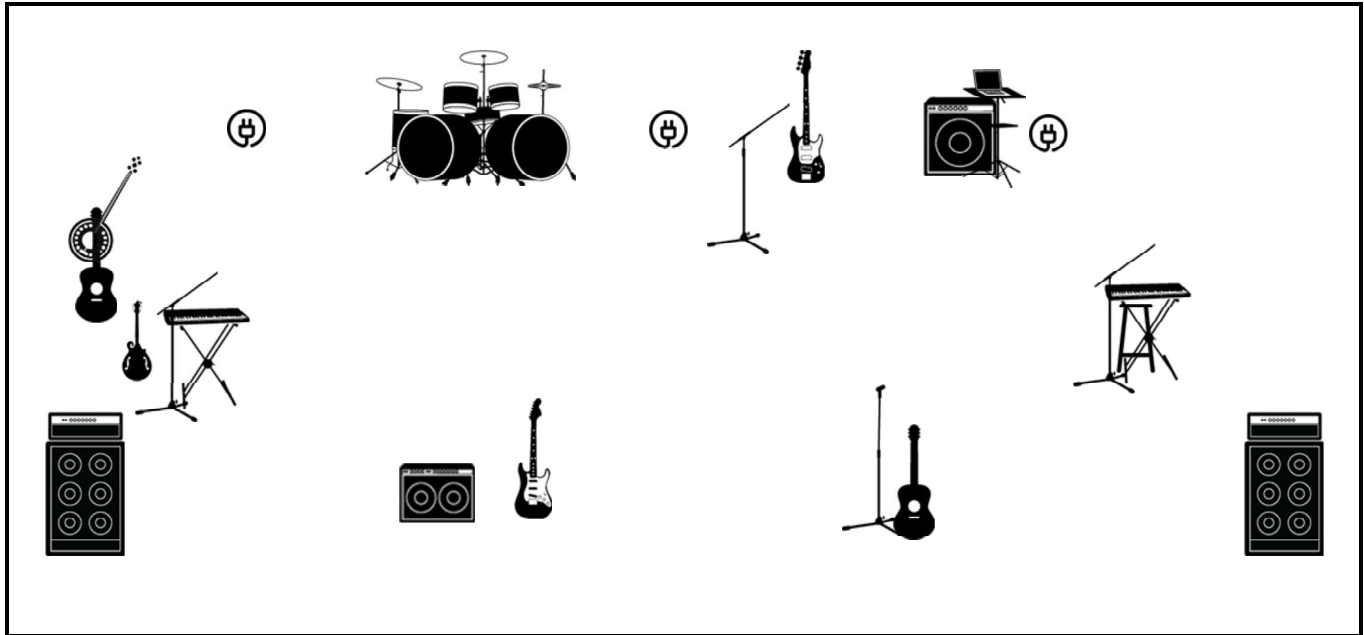

BAND NAME

Rich Owen & Mosquito Pass

VENUE

DATE / TIME

STAGE

INPUT LIST

1	Rich Guitar	9	Rich Wired Mic	17	
2	Mark Pedal Steel	10	Rich Wireless Mic	18	
3	Tim Pedal Board	11	Tim Wired Mic	19	
4	Tim Keyboard	12	Marvins Wired Mic	20	
5	Stuart Guitar	13	Mark B Wired Mic	21	
6	Marvin Bass	14		22	
7	Greg Drum Mixer	15		23	
8	Guest Instrument	16		24	